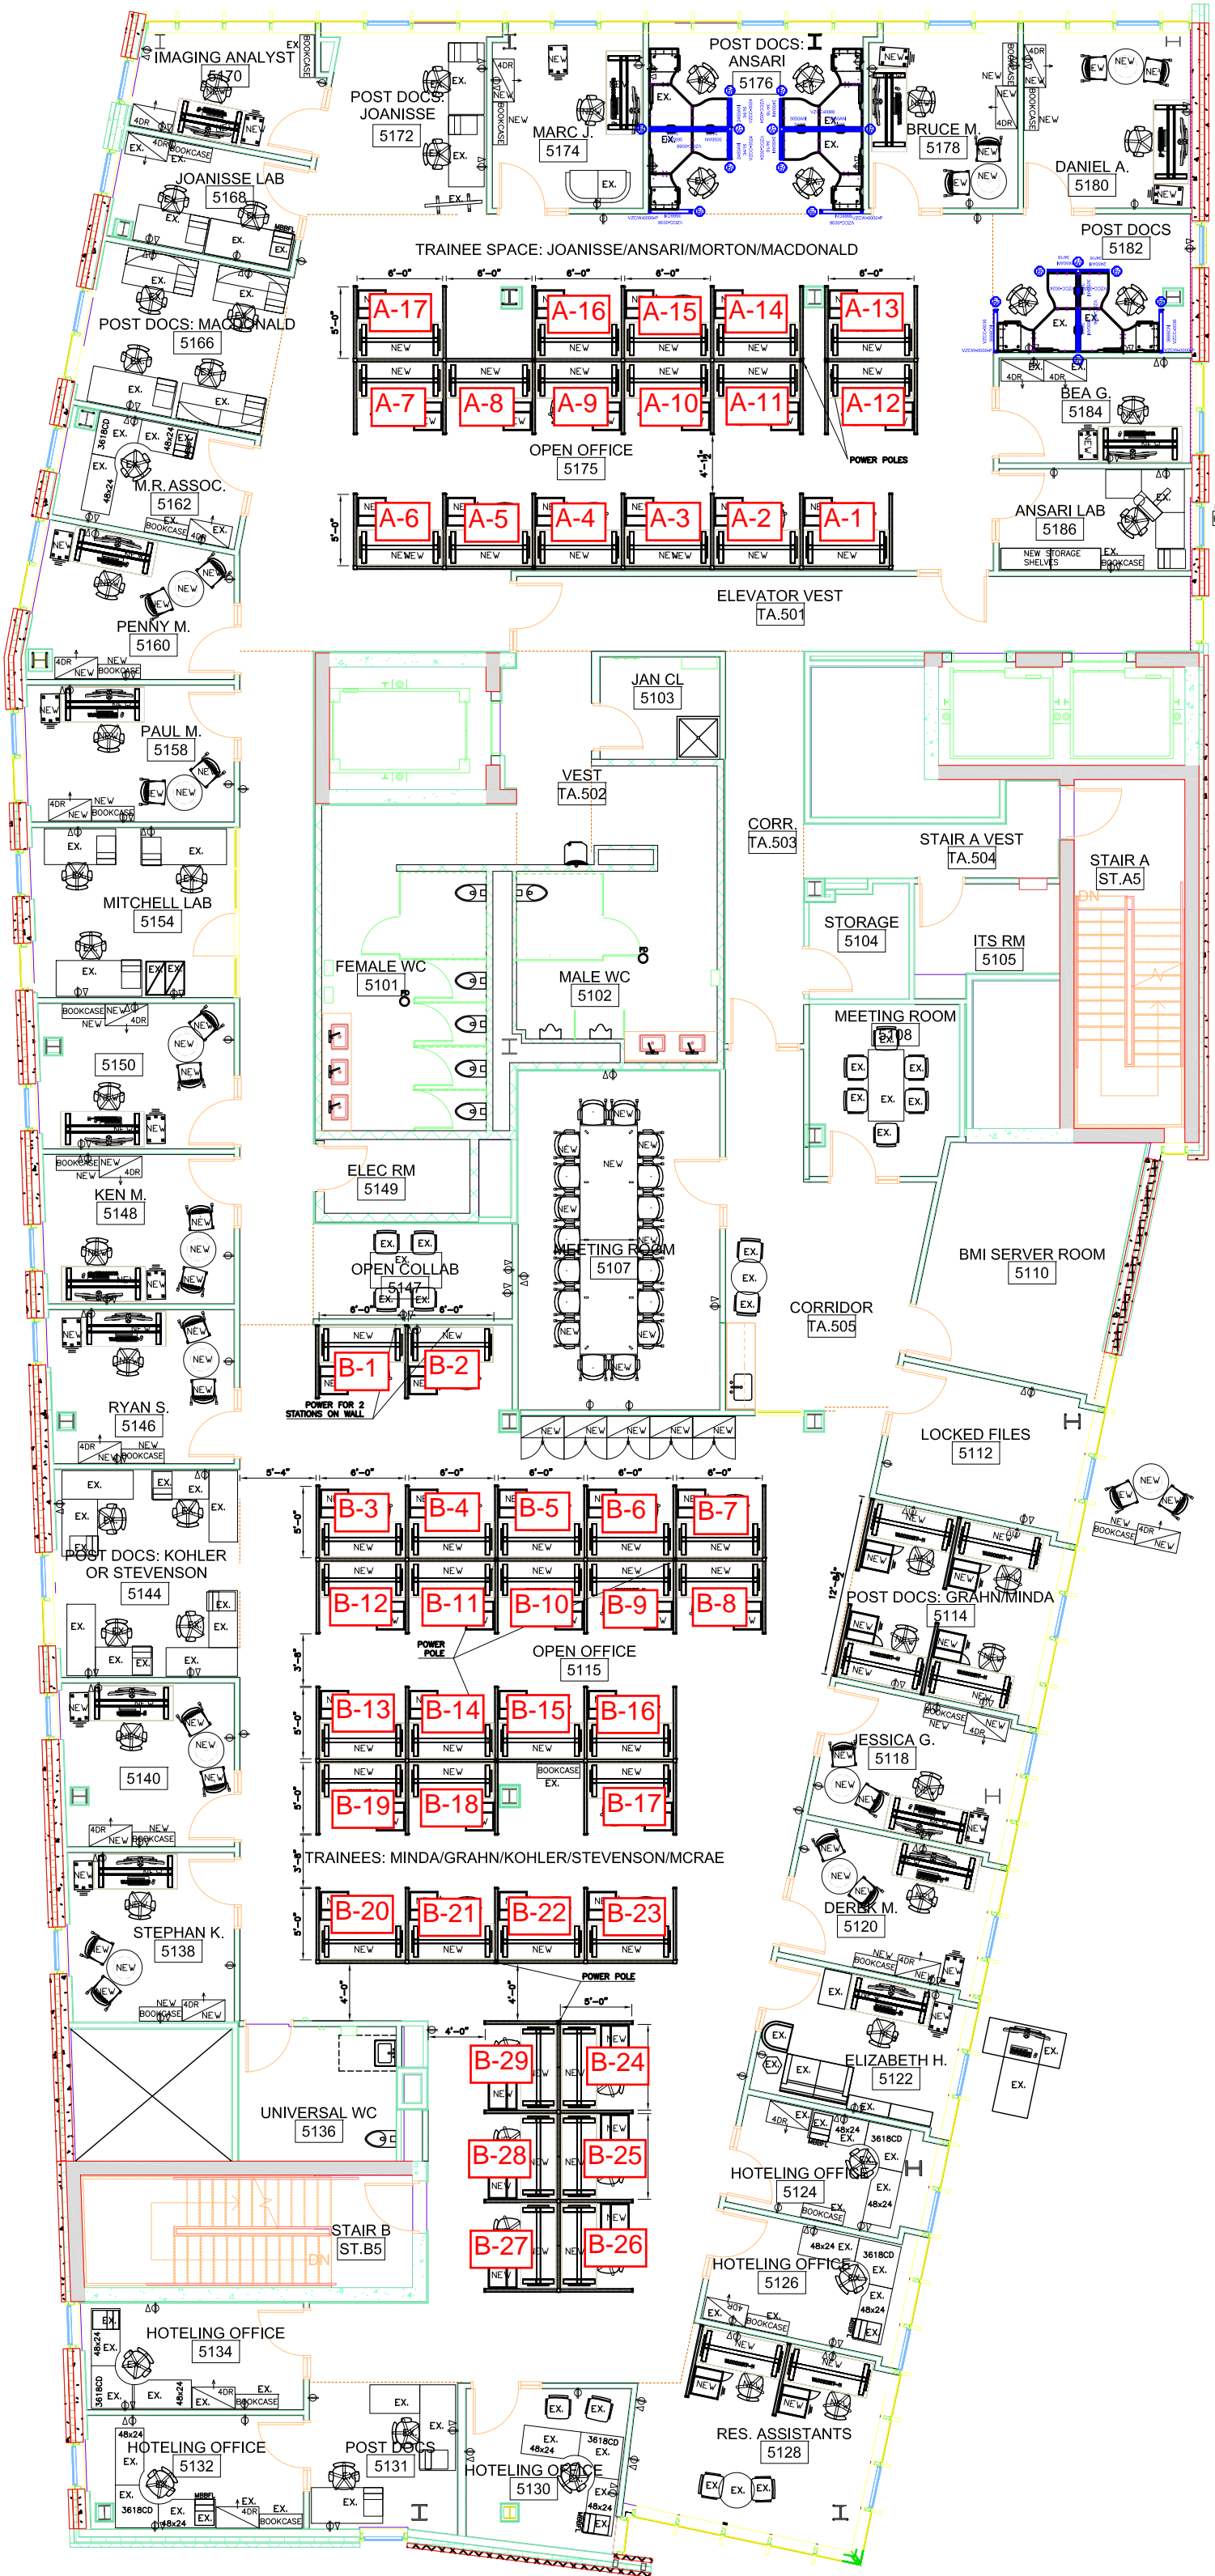

STING

EX. BOOKCASE

POWER FOR 2 STATIONS ON WALL

POWER POLE

RES. ASSISTANTS 5128