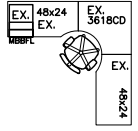

STING

EX. BOOKCASE

POWER FOR 2 STATIONS ON WALL

POWER POLE

RES. ASSISTANTS 5128